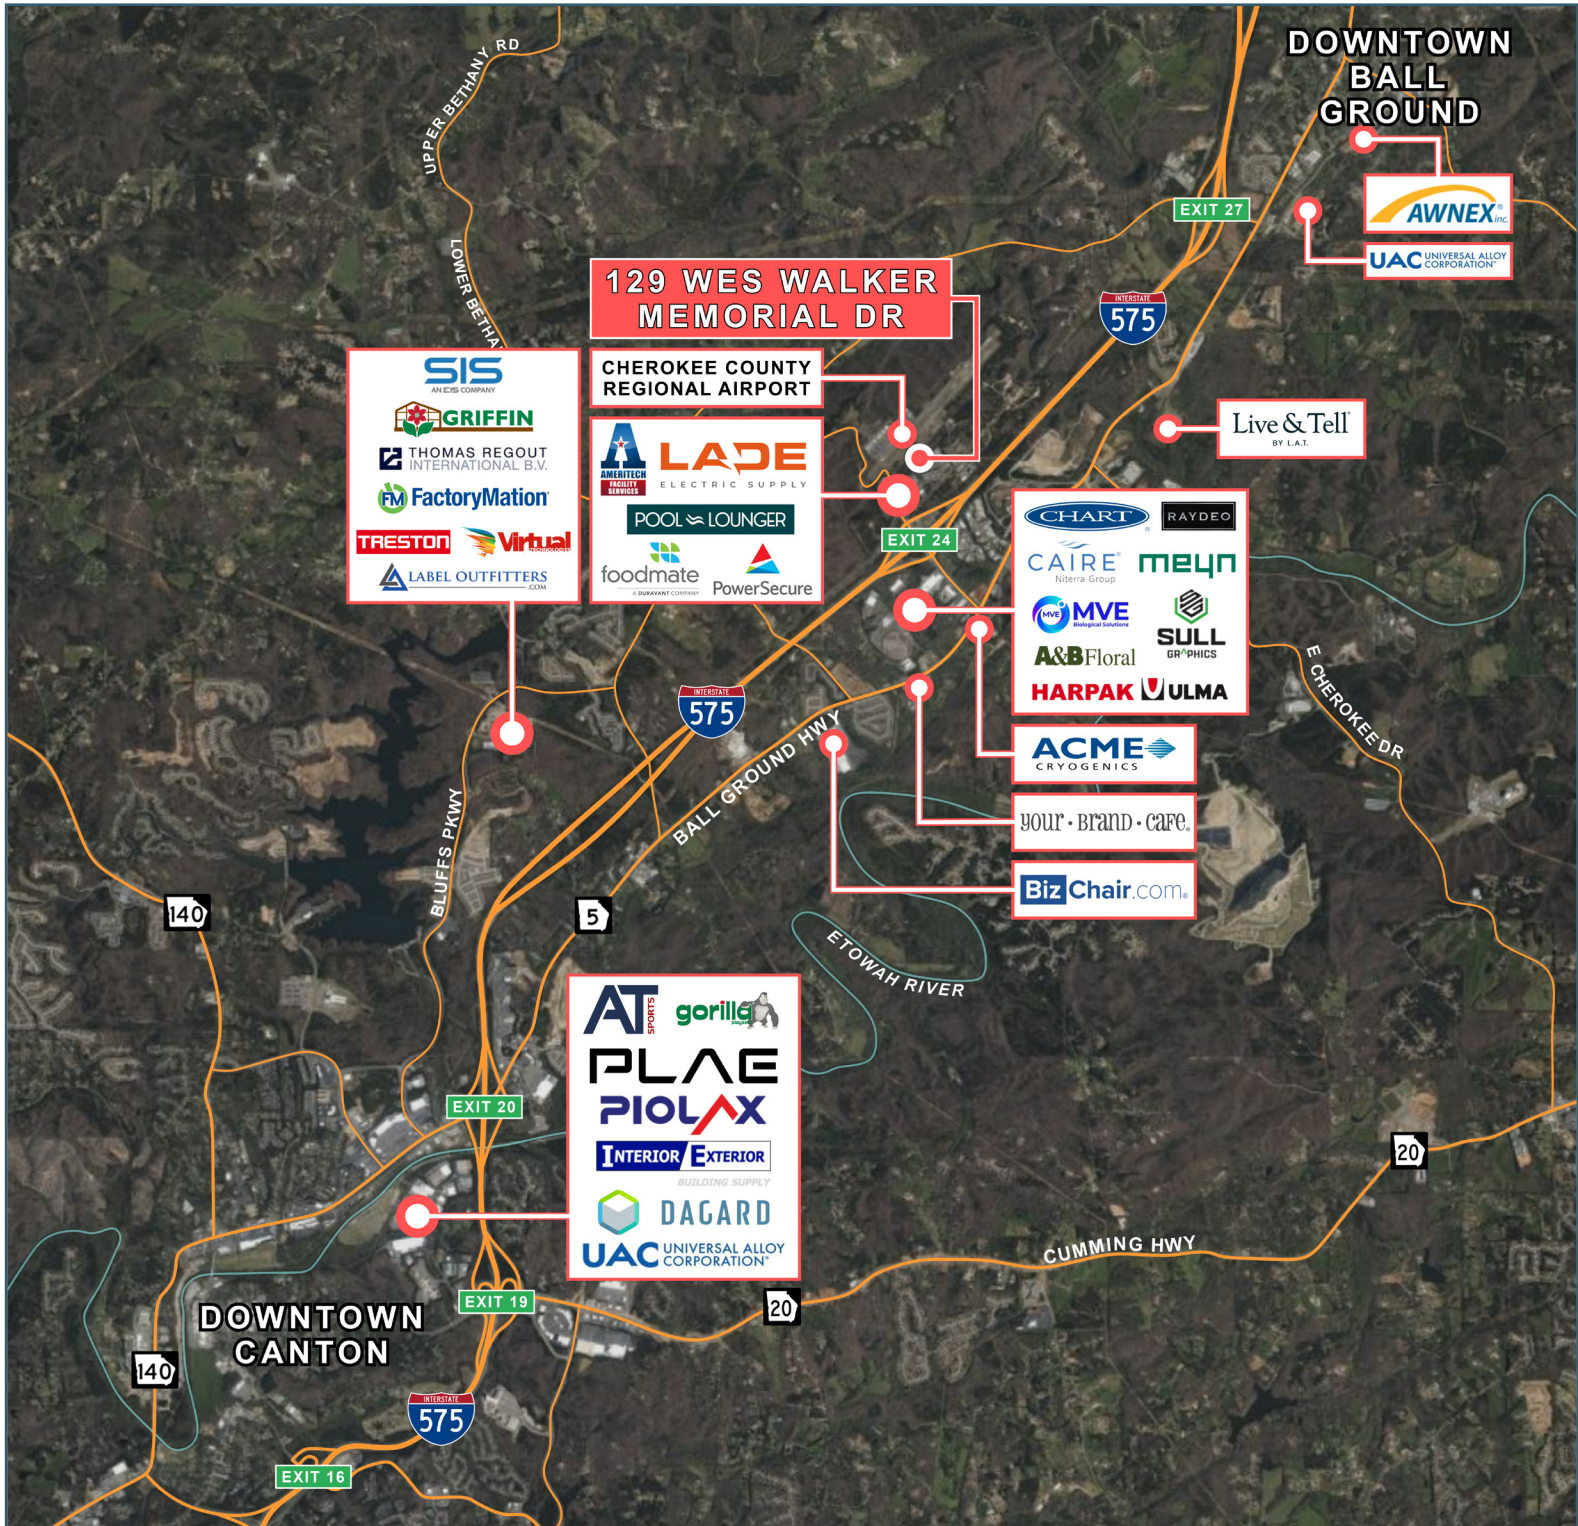

FOR LEASE

129 WES WALKER MEMORIAL DRIVE, BALL GROUND, GA 30107

CORPORATE NEIGHBORS

All information contained herein is believed to be accurate but is not warranted. This offer is subject to errors, omissions, prior sale or withdrawal.

Hughes Commercial Real Estate, Inc.
8215 Roswell Road, Building 700
Atlanta, GA 30350
770-559-1099 | hughes-cre.com

Cade McDonald
404-307-5166
cade@hughes-cre.com

James Hicks
404-304-2386
james@hughes-cre.com