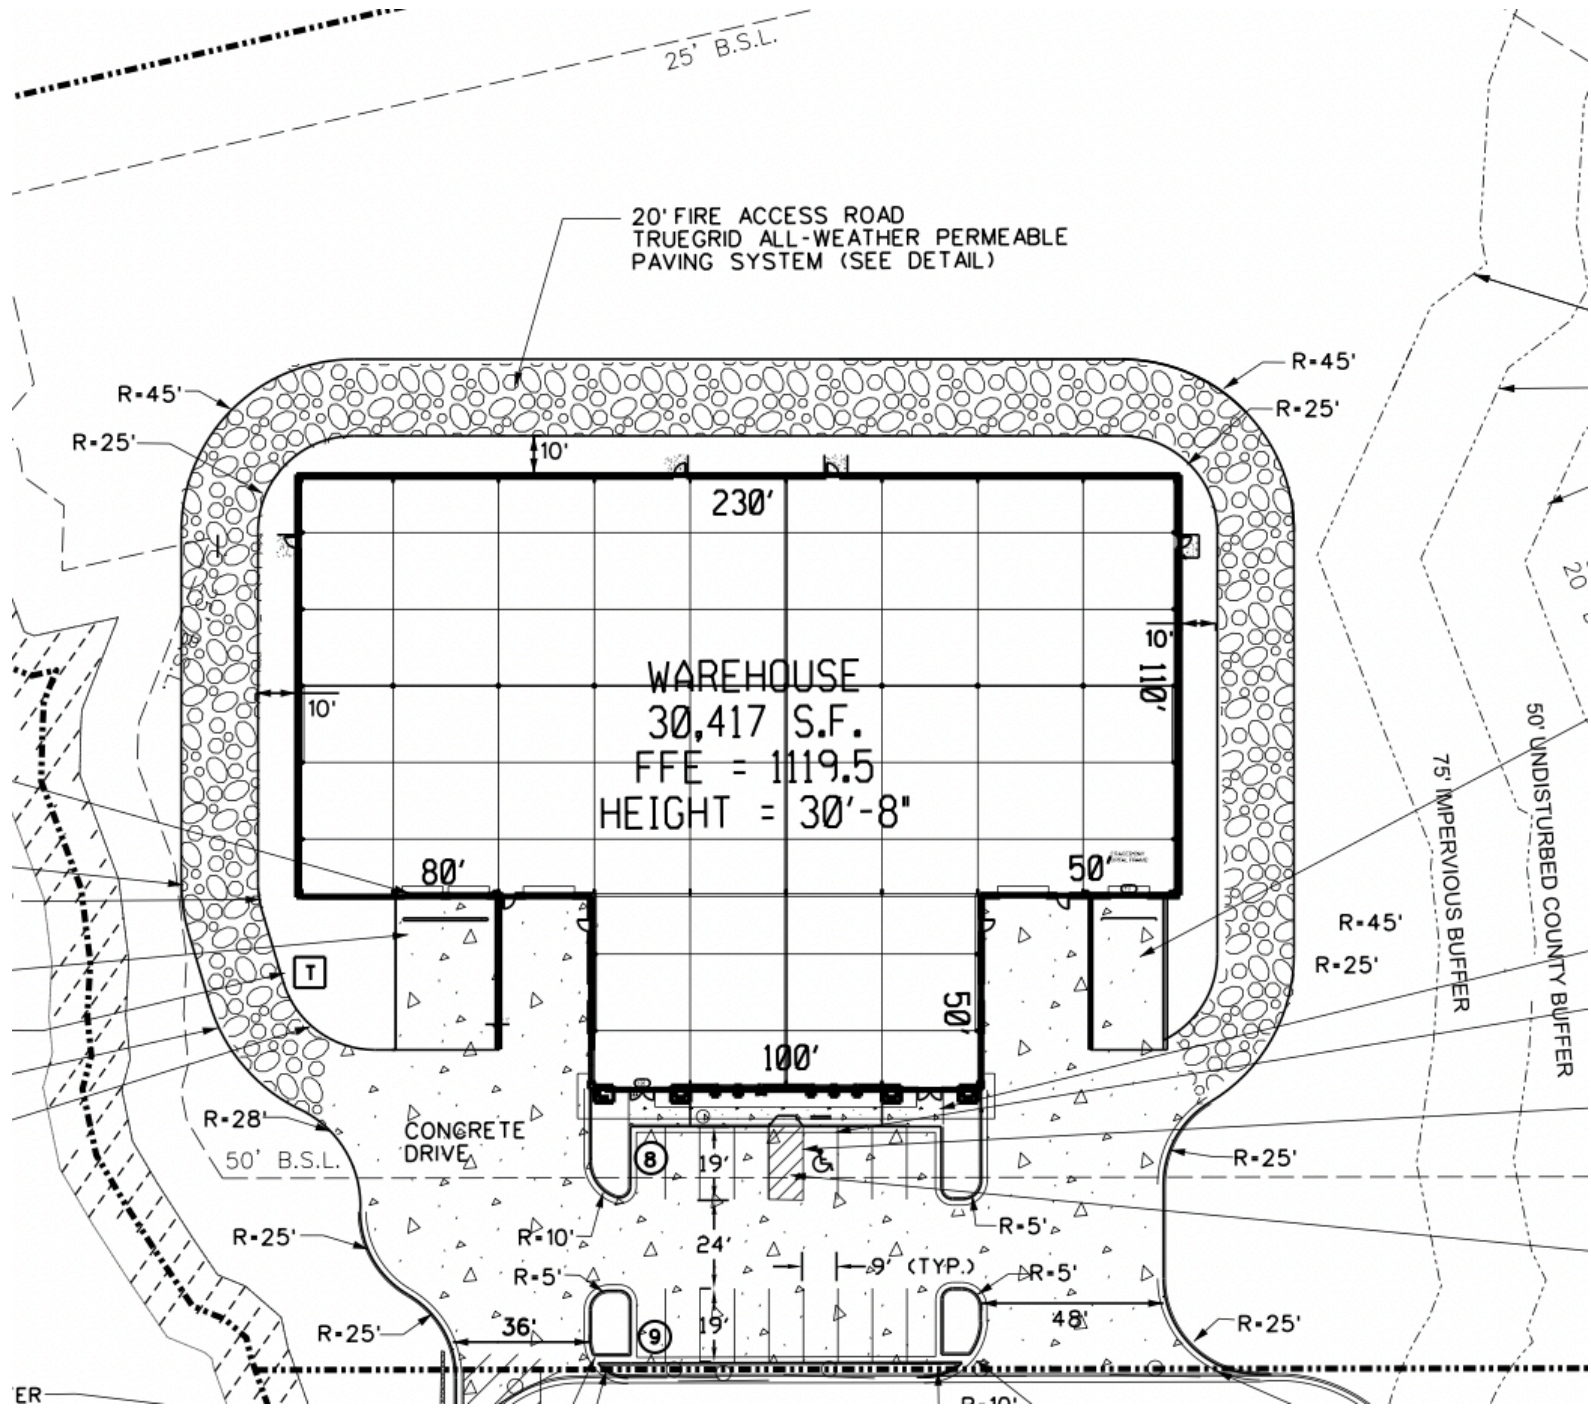

FOR LEASE

129 WES WALKER MEMORIAL DRIVE, BALL GROUND, GA 30107

SITE PLAN

All information contained herein is believed to be accurate but is not warranted. This offer is subject to errors, omissions, prior sale or withdrawal.

Hughes Commercial Real Estate, Inc.
8215 Roswell Road, Building 700
Atlanta, GA 30350
770-559-1099 | hughes-cre.com

Cade McDonald
404-307-5166
cade@hughes-cre.com

James Hicks
404-304-2386
james@hughes-cre.com