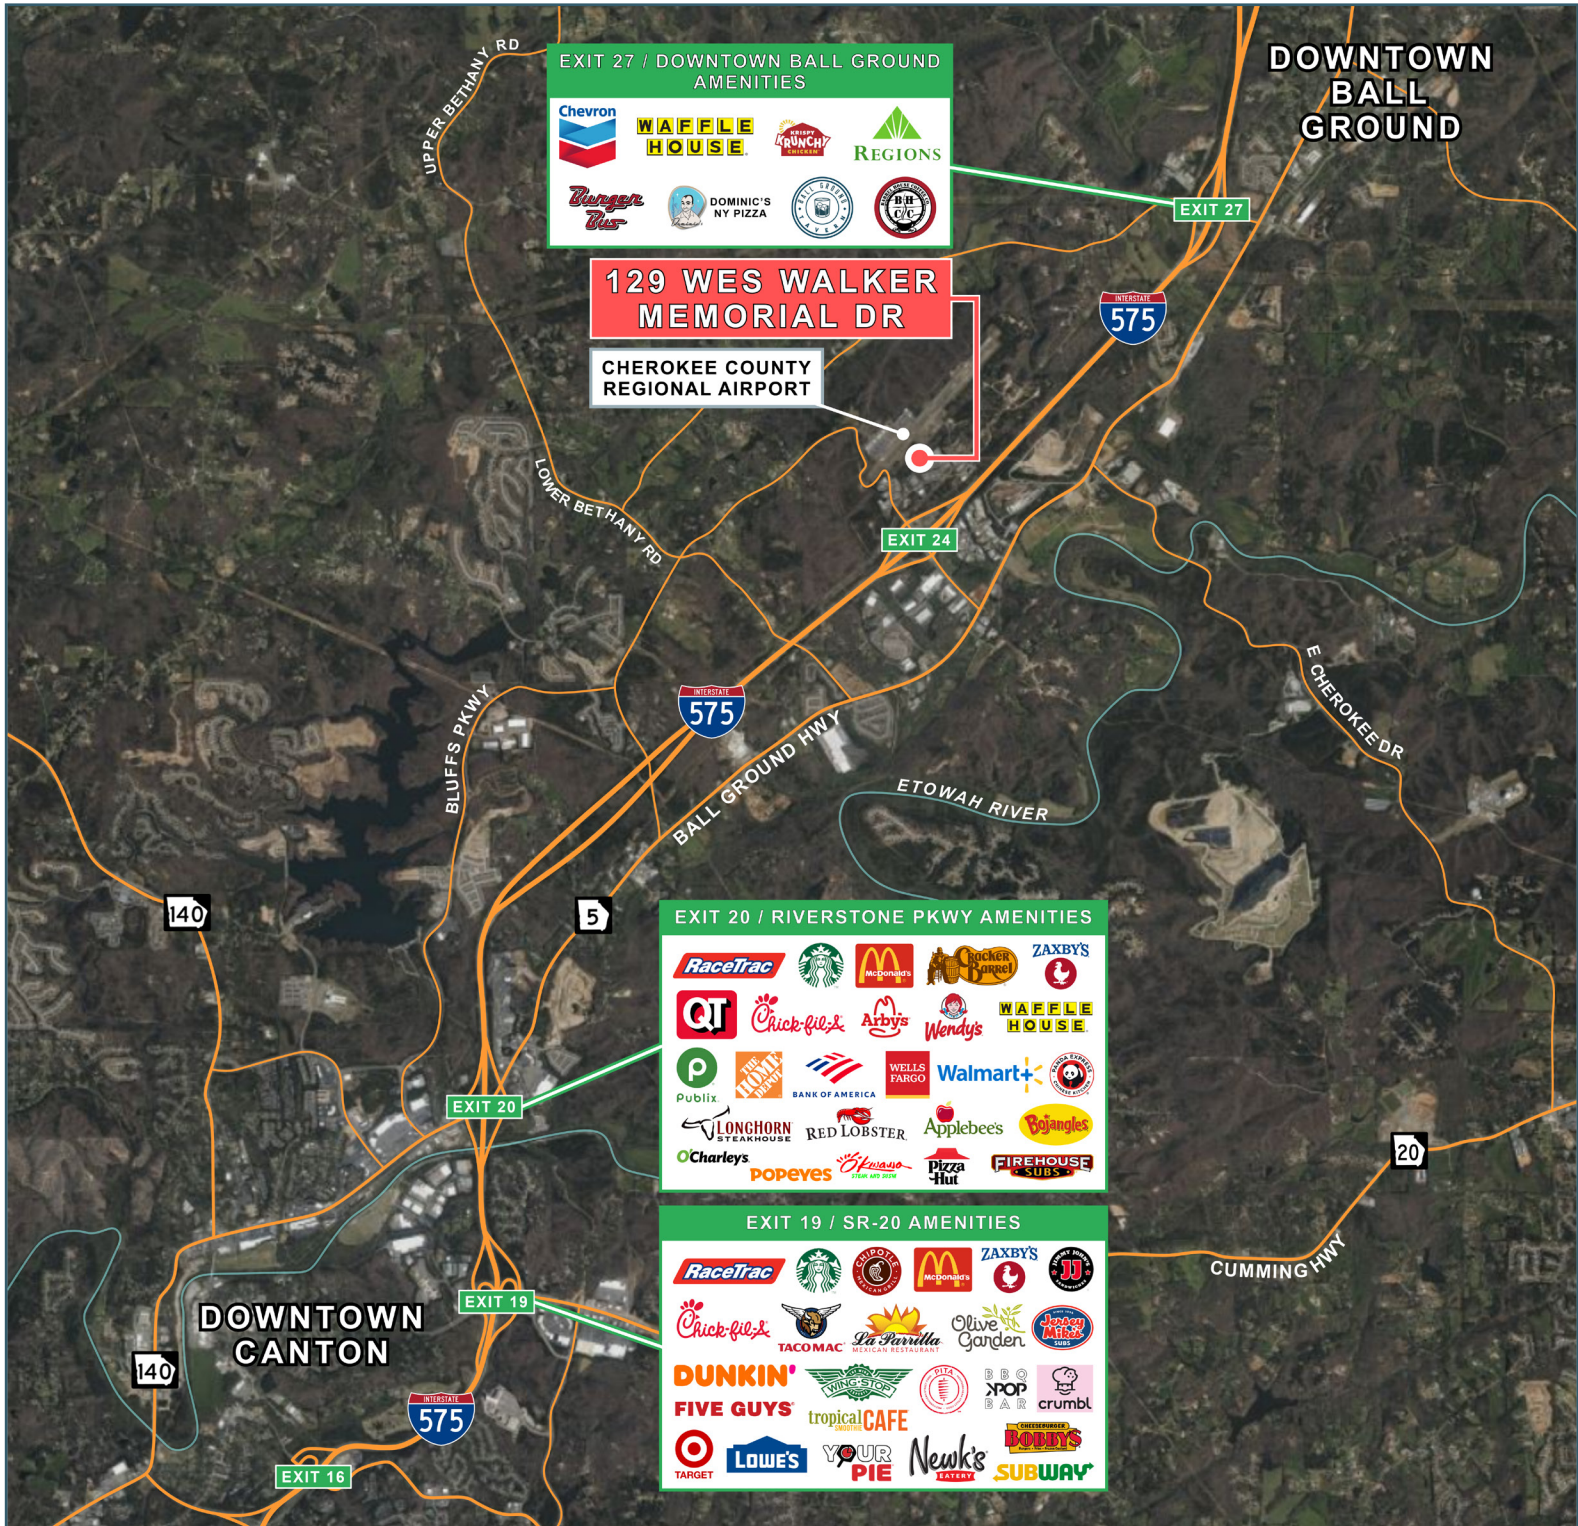

FOR LEASE

129 WES WALKER MEMORIAL DRIVE, BALL GROUND, GA 30107

AMENITIES MAP

All information contained herein is believed to be accurate but is not warranted. This offer is subject to errors, omissions, prior sale or withdrawal.

Hughes Commercial Real Estate, Inc.
8215 Roswell Road, Building 700
Atlanta, GA 30350
770-559-1099 | hughes-cre.com

Cade McDonald
404-307-5166
cade@hughes-cre.com

James Hicks
404-304-2386
james@hughes-cre.com