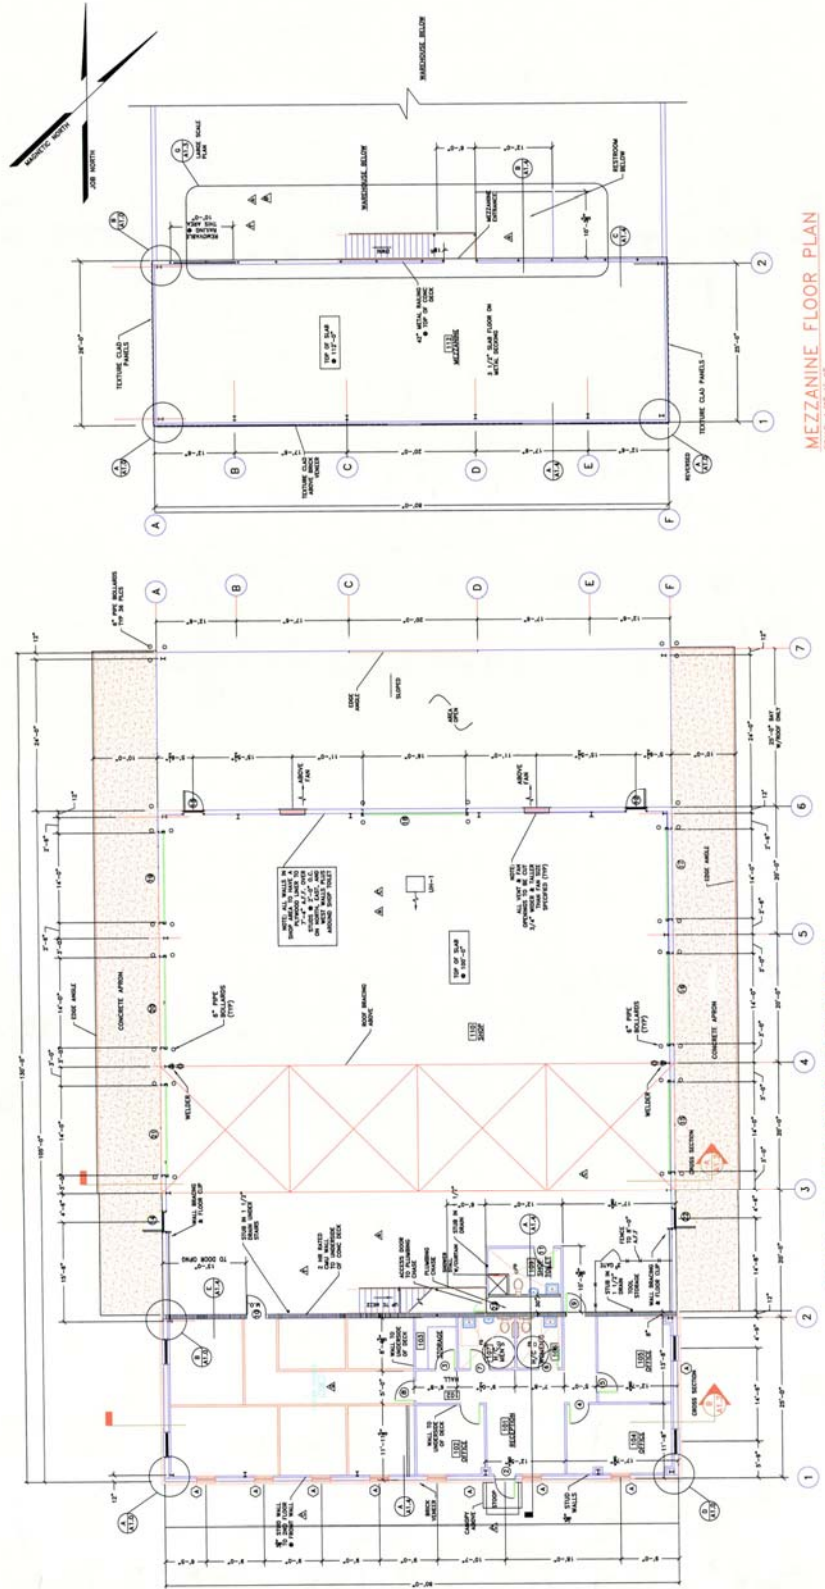

FOR SALE

6150 NICHOLS DRIVE MABLETON, GA 30126

HUGHES
COMMERCIAL
REAL ESTATE

1303 Hightower Trail
Suite 240
Atlanta, GA 30350
770.559.1099

John Allen Mixon
770.559.1099 x8810
404.326.7226
jamixon@hughes-cre.com

Bo Hammack
770.559.1099 x8807
404.998.3307
bo@hughes-cre.com