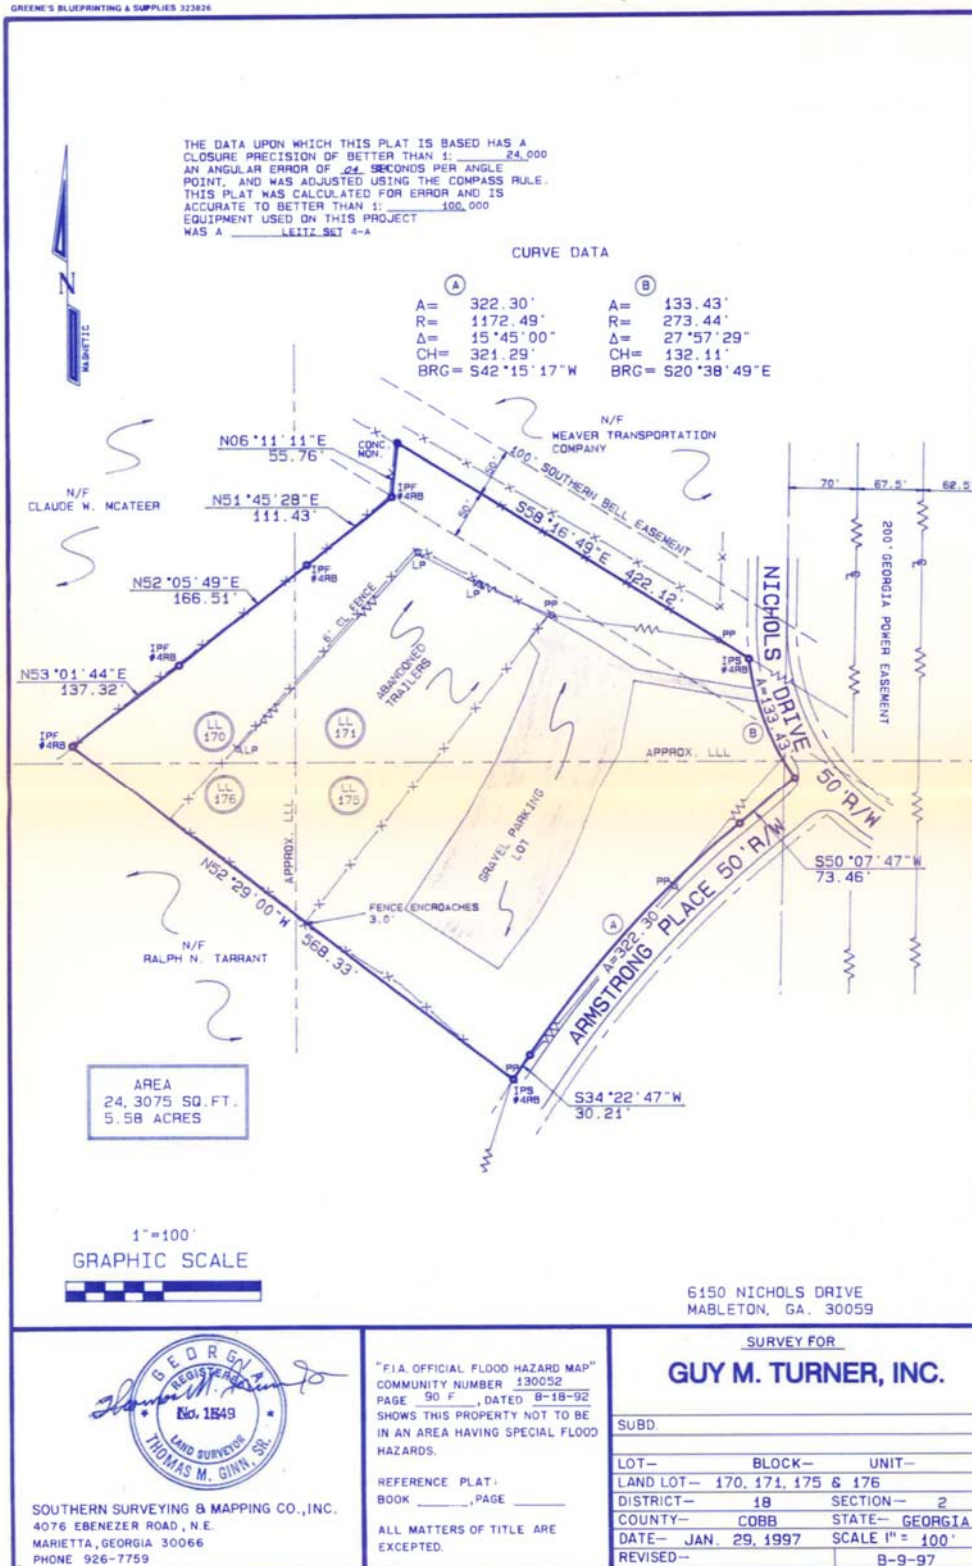

FOR SALE

6150 NICHOLS DRIVE MABLETON, GA 30126

**HUGHES
COMMERCIAL
REAL ESTATE**

1303 Hightower Trail
Suite 240
Atlanta, GA 30350
770.559.1099

John Allen Mixon
770.559.1099 x8810
404.326.7226
jamixon@hughes-cre.com

Bo Hammack
770.559.1099 x8807
404.998.3307
bo@hughes-cre.com