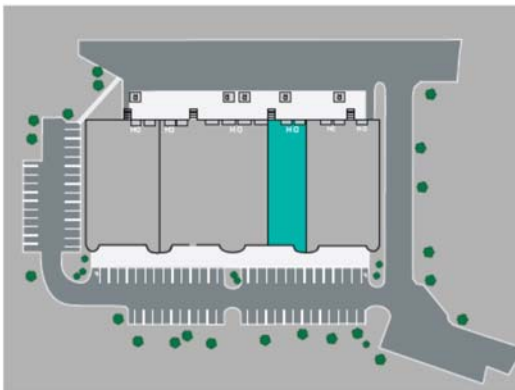

## Suite E

- 5,063 SF Total
- 1,500 SF Office
- 1 Dock High Doors
- 1 Drive-in Door

Key Plan

**HUGHES**  
COMMERCIAL REAL ESTATE

**HUGHES**  
**COMMERCIAL**  
**REAL ESTATE**

1303 Hightower Trail  
Suite 240  
Atlanta, GA 30350  
770.559.1099