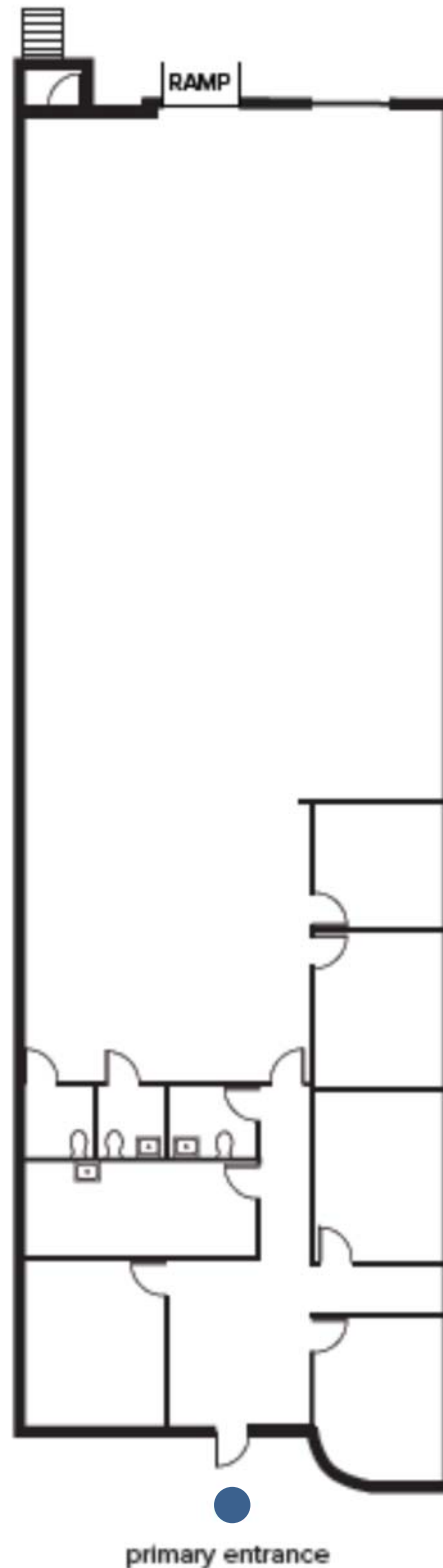

## Suite E

- 5,063 SF Total
- 1,500 SF Office
- 1 Dock High Doors
- 1 Drive-in Door

Key Plan

**HUGHES**  
COMMERCIAL REAL ESTATE

**HUGHES**  
**COMMERCIAL**  
**REAL ESTATE**

1303 Hightower Trail  
Suite 240  
Atlanta, GA 30350  
770.559.1099