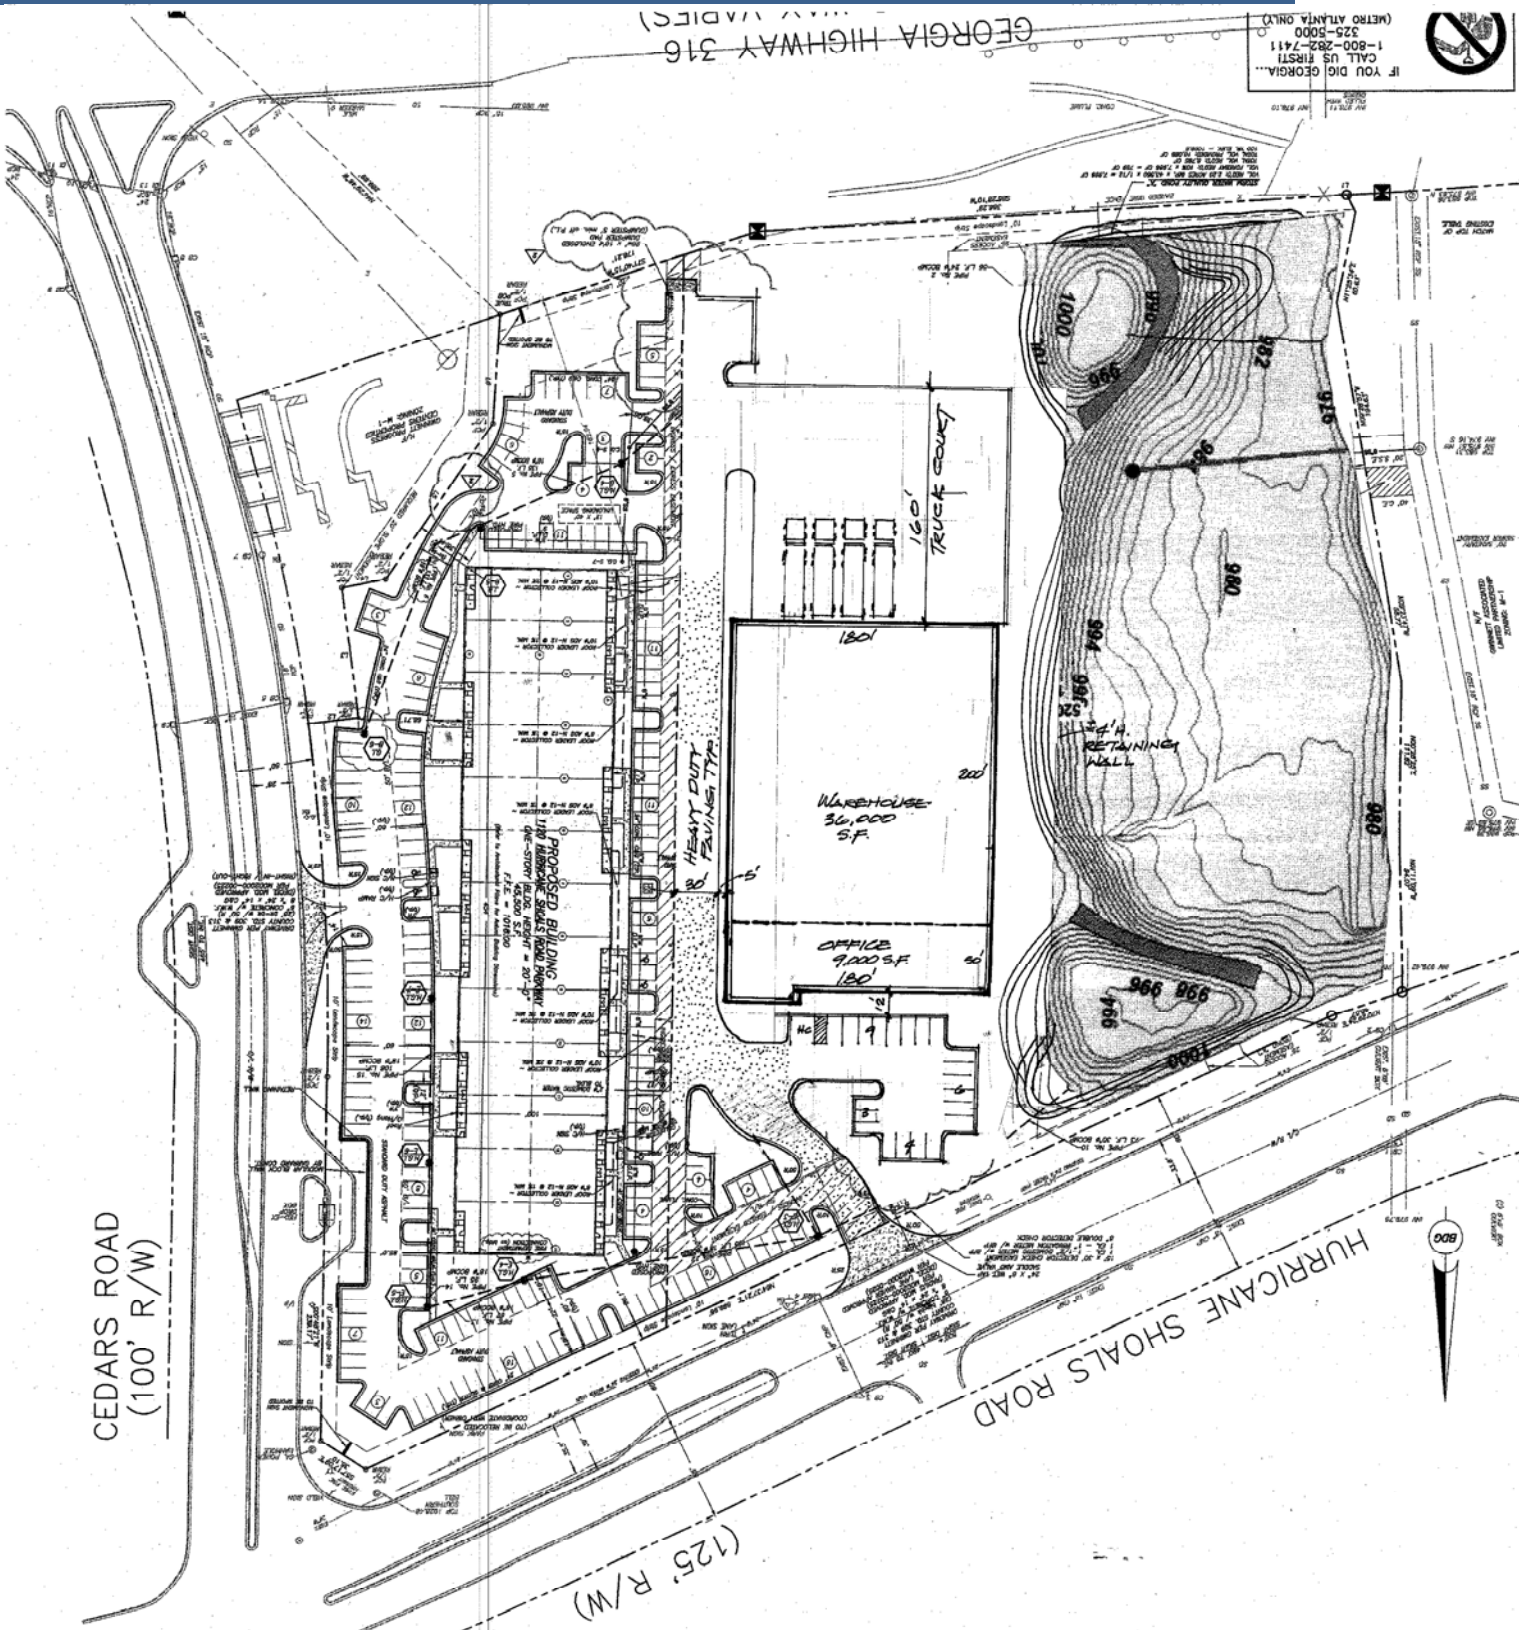

FOR LEASE OR FOR SALE

1120 HURRICANE SHOALS RD NE
LAWRENCEVILLE, GA 30043

HUGHES
COMMERCIAL REAL ESTATE

HUGHES
COMMERCIAL REAL ESTATE

HUGHES
COMMERCIAL
REAL ESTATE

1303 Hightower Trail
Suite 240
Atlanta, GA 30350
770.559.1099

Stuart Bracey
770.559.1099 x8809
404.664.5321
stuart@hughes-cre.com