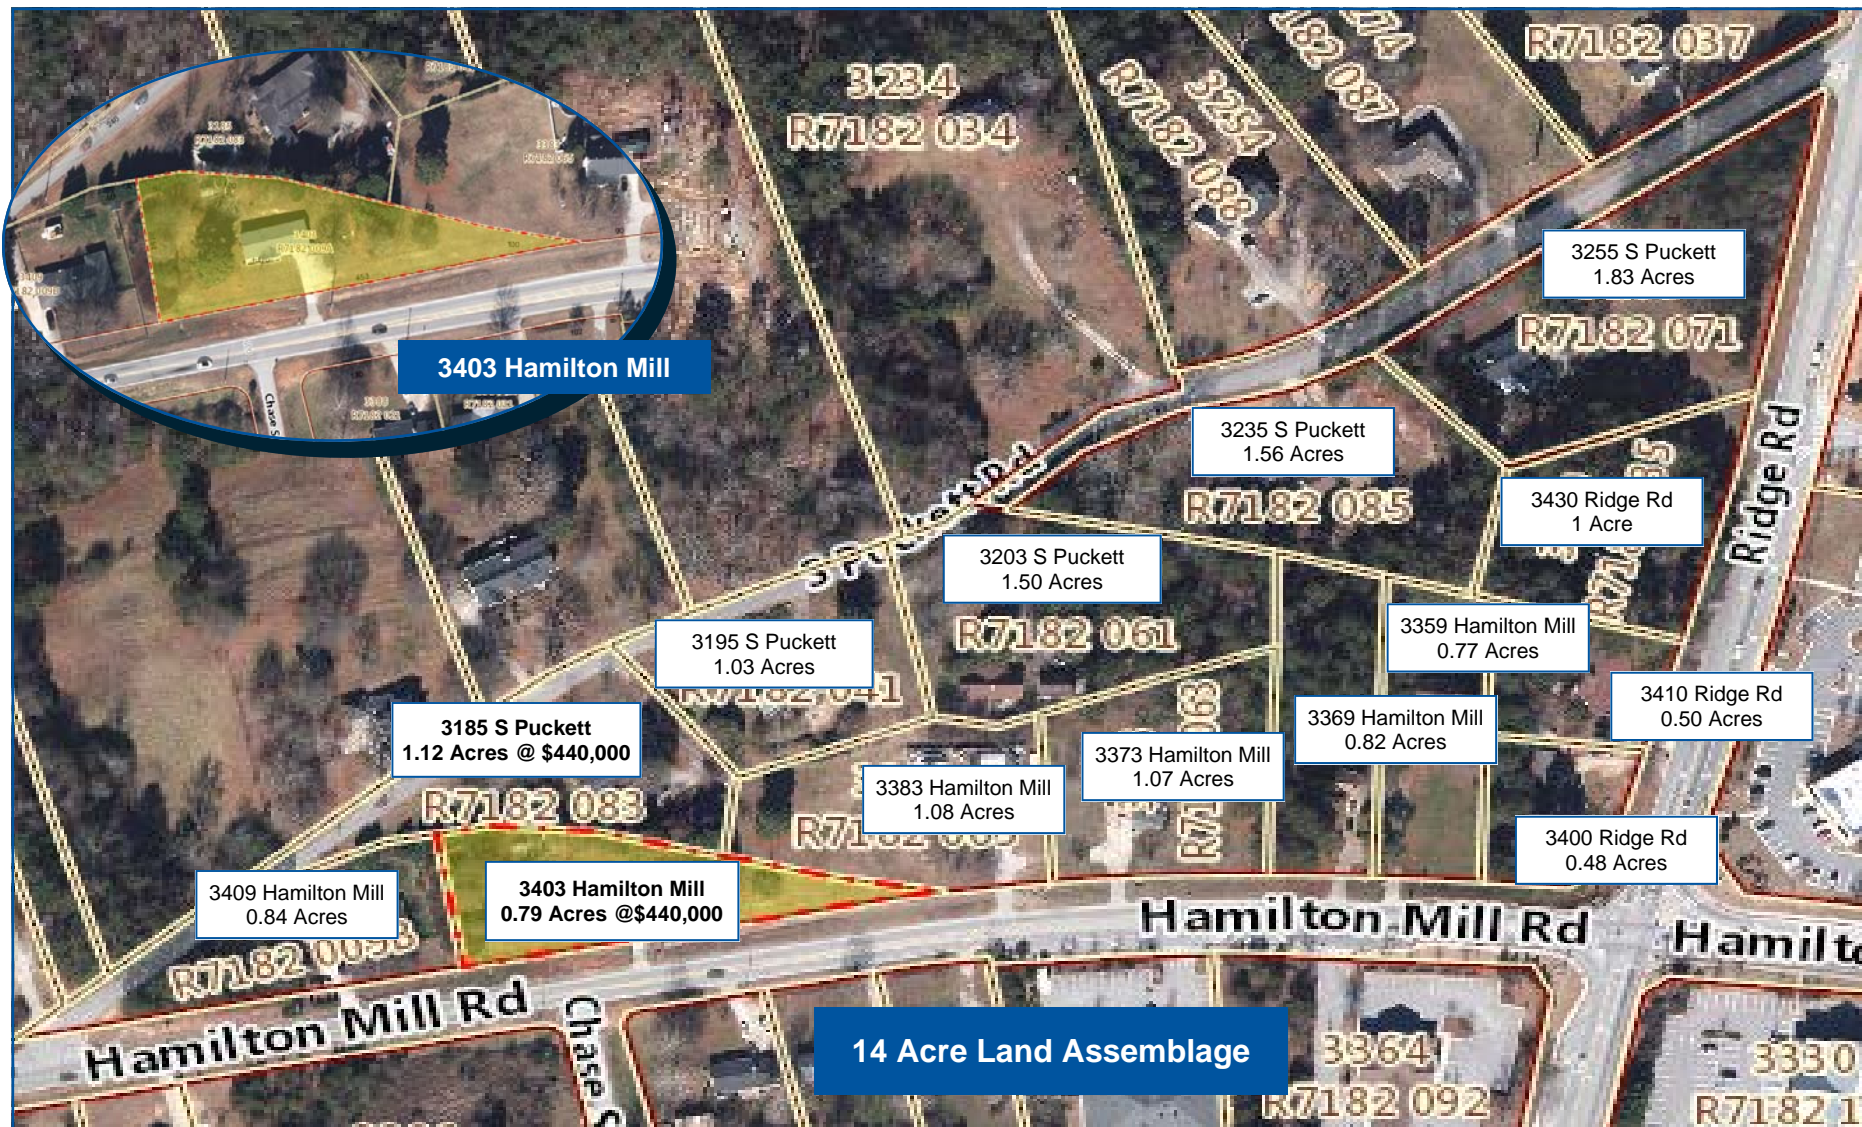

FOR SALE

3403 Hamilton Mill Buford, GA 30519

1303 Hightower Trail
Suite 240
Atlanta, GA 30350
770.559.1099

Stuart Bracey
770.559.1099 x25
404.664.5321
stuart@hughes-cre.com